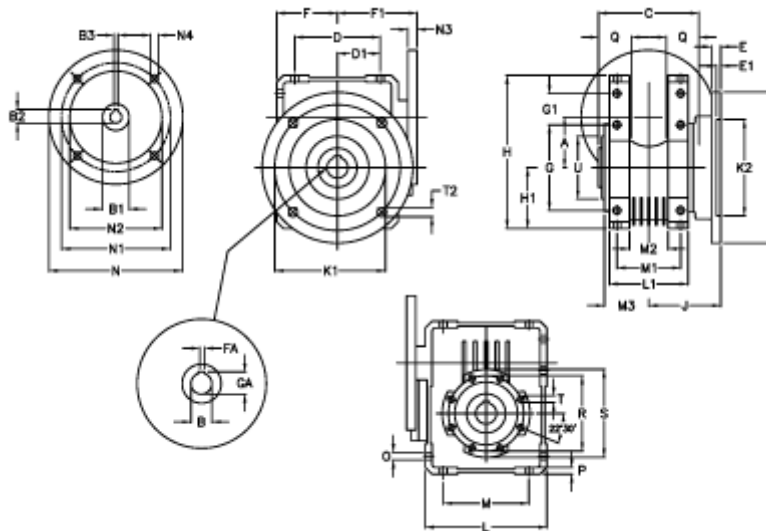

Article number: 392207502053636

Description: Worm Gear with Torque Limiter
W75 L2-UFC-20-P90B14

Measures

A = 75.00	E = 12	H = 220.5	M = 126	N4 = 8,5	U = 90
B = 30	E1 = 5	H1 = 87.0	M1 = 82	O = 10.5	
B1 E7 = 24	F = 87	J = 85.0	M2 = 44	P = 9	
B2 = 27.3	F1 = 112	K = 200	M3 = 58.5	Q = 40	
B3 H9 = 8	FA = 8	K1 = 165	N = 140	R = 110	
C = 127	G = 126	K2 = 130	N1 = 115	S = 125	
D = 109.5	G1 = 46.5	L = 174	N2 = 95	T = M8x14	
D1 = 46.5	GA = 33.3	L1 = 104	N3 = 7.5	T2 = 12.5	